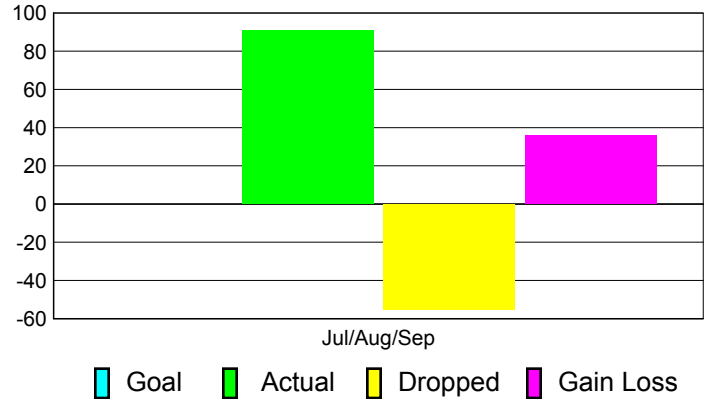

### YTD Status Quo Clubs 2011-2012

Status Quo Clubs Compared to Status Quo Members

## MEMBERSHIP

**Membership Results  
2011-2012**

**Membership  
2010-2011**

Month	Net Memb Goal	Actual New Memb	Actual Dropped Memb	Gain/Loss of Memb	Gain/Loss of Memb
Jul/Aug/Sep		91	-55	36	-2
<b>Totals</b>		<b>91</b>	<b>-55</b>	<b>36</b>	<b>-2</b>

### Membership Results 2011-2012

Goal, New, Dropped, Gain/Loss

### Comparison of Membership Gain/Loss

Current Year Compared to the Previous Year