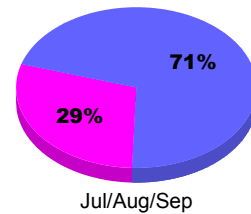

Jul/Aug/Sep

Male Female